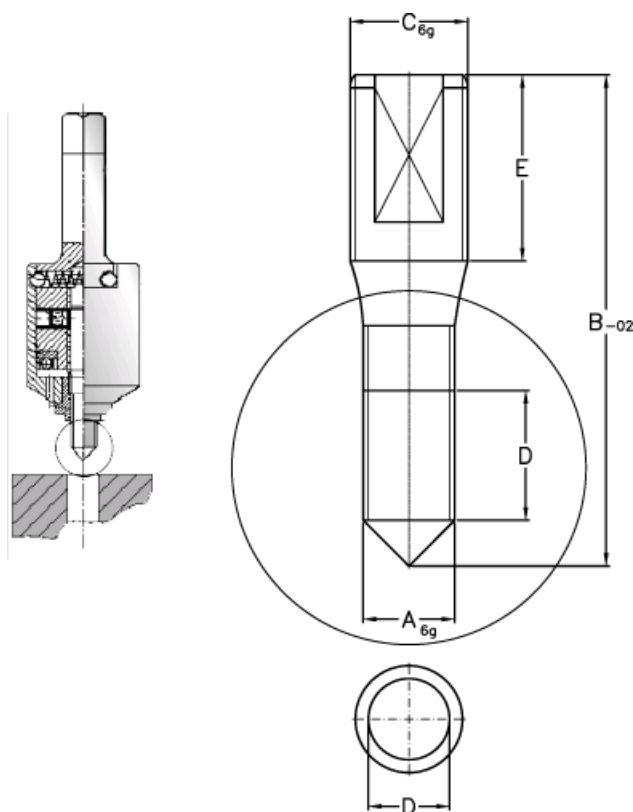

Article number: 12620000220700

Description: Threaded pin 620 000 220.700
For M22

Measures

A = M22
B = 110.0
C = M22
D = 48.0
E = 42